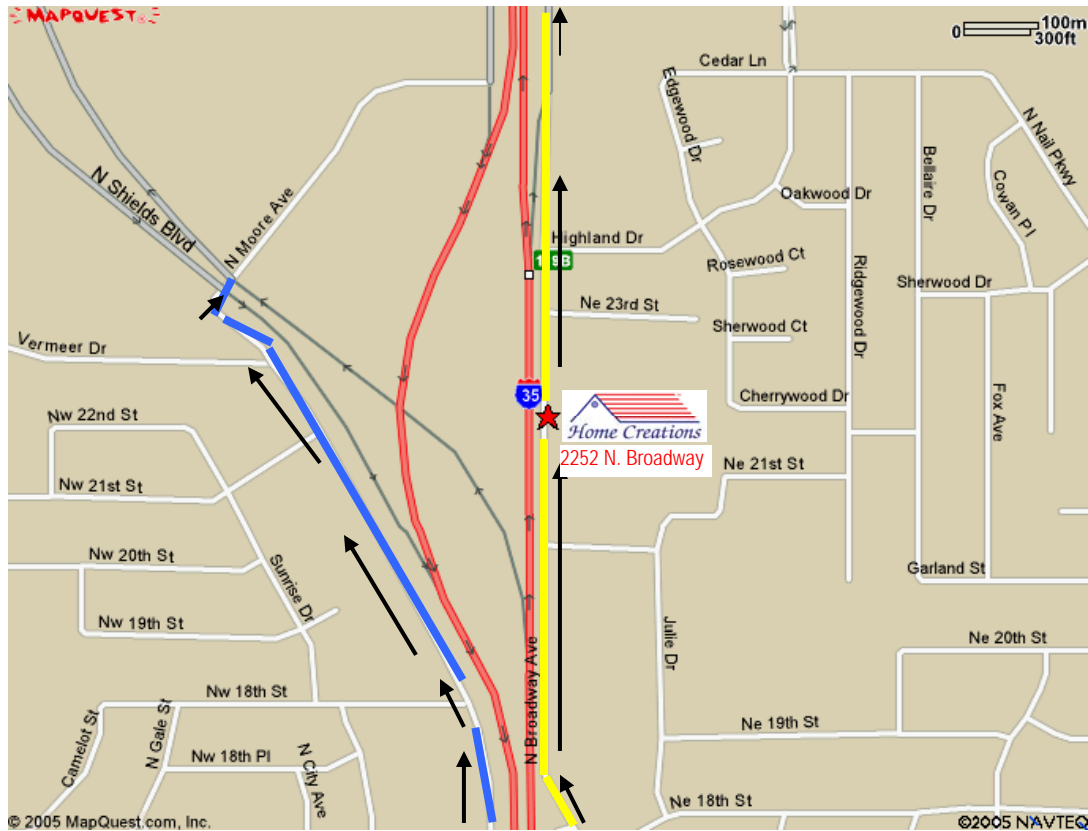

# Directions to Home Creations' Main Office

As of 11/8/05

Please bear with us as construction is underway around our main office building along the I-35 service road (Broadway) in Moore.

Page 2: Directions from the south

Page 3: Directions from the north

North Broadway, also the east side I-35 Service Rd., is **northbound only** during construction (the west side service road between 12<sup>th</sup> and Shields Blvd. is also **northbound only**). The picture below shows the location of our main office at 2252 N. Broadway and the traffic flow on Broadway in bright yellow. The blue section on the west side shows the traffic flow for the west side service road.

To get back to I-35 South, follow Broadway north to the light at N. 27<sup>th</sup> Street. Go east on N. 27<sup>th</sup> to Eastern, and then go south on Eastern to N. 12<sup>th</sup> St. Go west on N. 12<sup>th</sup> over the overpass to the light at the west side service road. Go left at that light and follow the road to merge onto I-35 South.

To get back on I-35 North, go north on Broadway. The entrance to I-35 will be just north of the light at N. 27<sup>th</sup> Street.