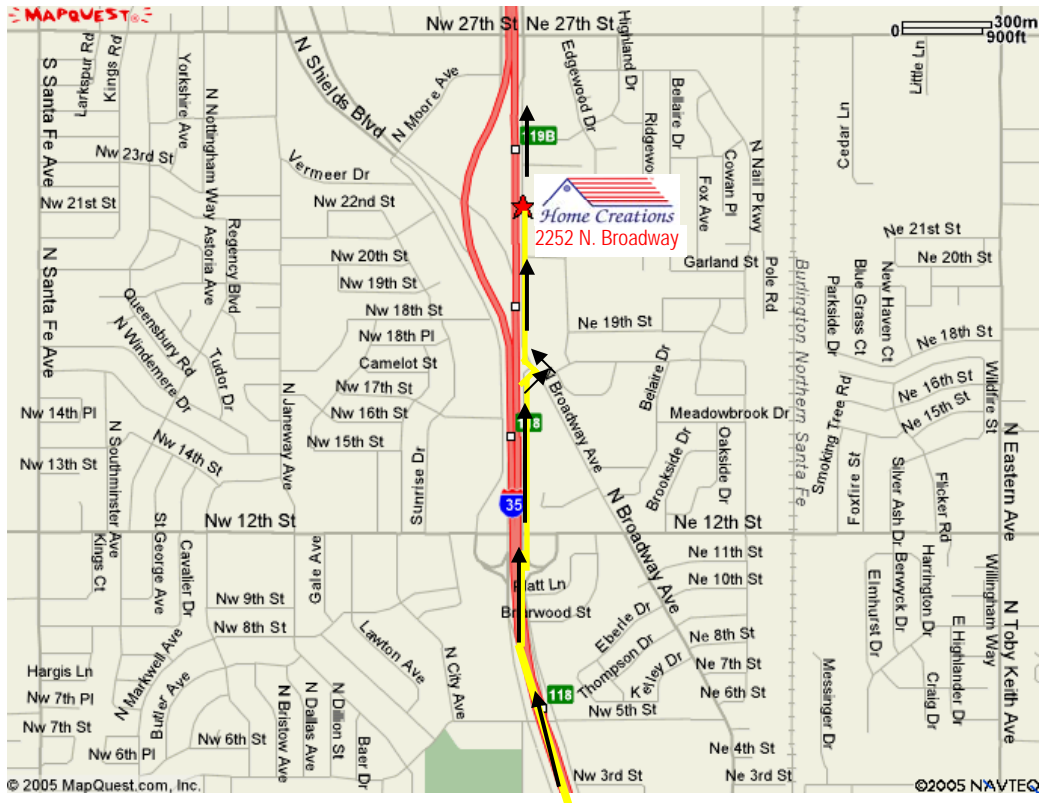

# Directions to Home Creations' Main Office

As of 11/8/05

Please bear with us as construction is underway around our main office building along the I-35 service road (Broadway) in Moore.

Page 2: Directions from the south

Page 3: Directions from the north

North Broadway, also the east side I-35 Service Rd., is **northbound only** during construction (the west side service road between 12<sup>th</sup> and Shields Blvd. is also **northbound only**). The picture below shows the location of our main office at 2252 N. Broadway and the traffic flow on Broadway in bright yellow. The blue section on the west side shows the traffic flow for the west side service road.

To get back to I-35 South, follow Broadway north to the light at N. 27<sup>th</sup> Street. Go east on N. 27<sup>th</sup> to Eastern, and then go south on Eastern to N. 12<sup>th</sup> St. Go west on N. 12<sup>th</sup> over the overpass to the light at the west side service road. Go left at that light and follow the road to merge onto I-35 South.

To get back on I-35 North, go north on Broadway. The entrance to I-35 will be just north of the light at N. 27<sup>th</sup> Street.